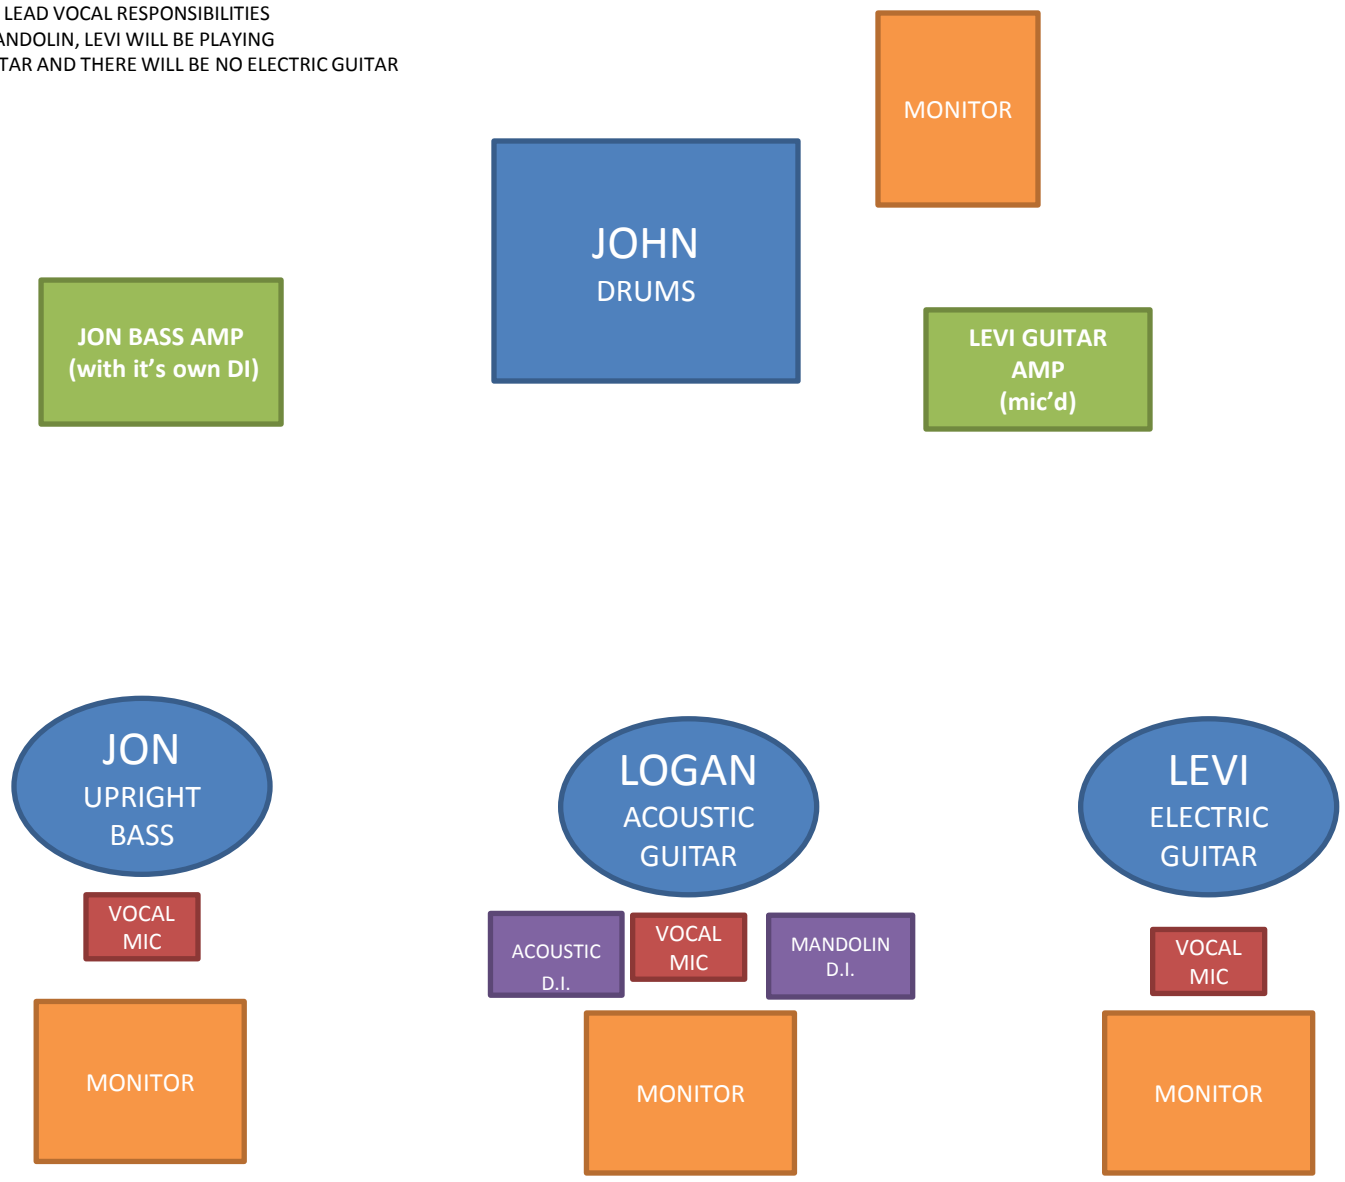

NOTES:

- LEVI AND LOGAN SHARE LEAD VOCAL RESPONSIBILITIES
- WHEN LOGAN PLAYS MANDOLIN, LEVI WILL BE PLAYING LOGAN'S ACOUSTIC GUITAR AND THERE WILL BE NO ELECTRIC GUITAR

Roosevelt Diggs Stage Plot

rooseveltdiggs@gmail.com